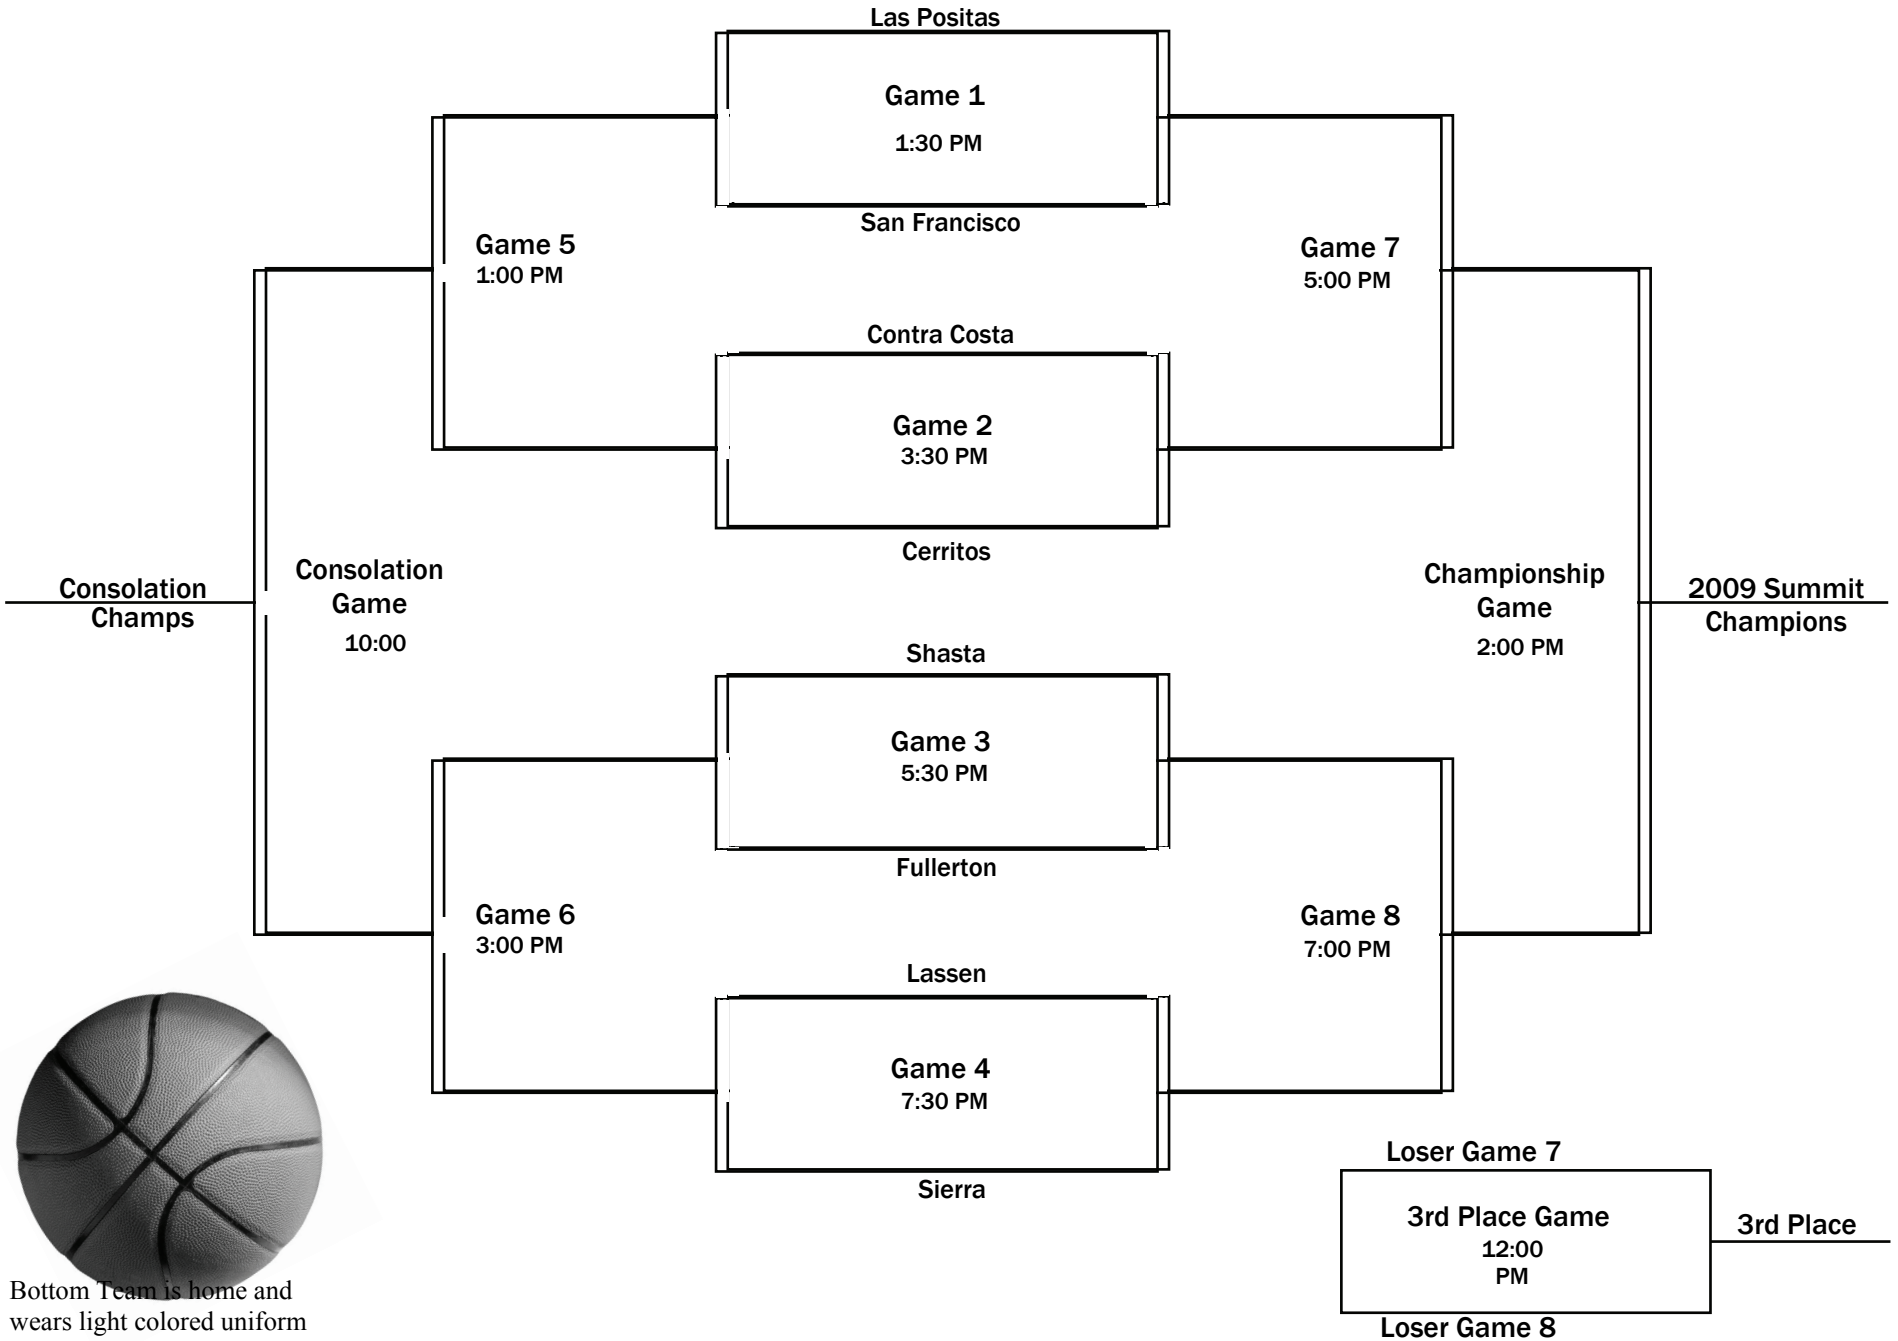

2009 Sierra Summit Tournament

Sun., Nov. 15th

Sat., Nov. 14th

Fri., Nov. 13th

Sat., Nov. 14th

Sun., Nov. 15th

Bottom Team is home and wears light colored uniform